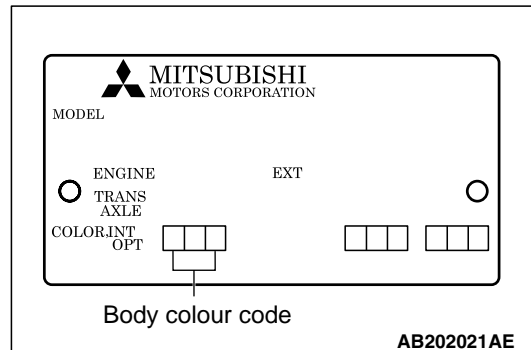

GROUP 6**BODY COLOUR****CONTENTS**

BODY COLOUR CODE	6-2	BODY COLOURING	6-3
BODY COLOUR CHARTS	6-2	BUMPER	6-3
		SIDE SILL GARNISH	6-3
		DOOR SASH, WHEELHOUSE	6-4

BODY COLOUR CODE

M4060001000196

1. The body colour code is imprinted on the vehicle information code plate, which is mounted on the front deck.
2. The information is contained in the body colour charts.

BODY COLOUR CHARTS

M4060002000478

Check the vehicle's body colour code, and then use this body colour chart to determine the refinishing paint supplier from which the colour can be purchased.

Colour	Colour code	Colour number	Colour name (Previous name)	Composition of film
SILVER	A31	CMA10031	Cool Silver Metallic	Metallic
MEDIUM PUPLEISH GREY	A39	CMA10039	Medium Pupleish Grey Mica	Pearl
BLUE	T70*	CMT10070	Blue Mica	Pearl
GREYISH GREEN	G44	CMG10044	Medium Green Mica	Pearl
BLACK	X42	AC11342	Black Mica (Amethyst Black)	Interferenced Pearl
WHITE	W13	CMW10013	White Pearl	Pearl
RED	P85	AC11185	Red Solid (Palma Red)	Solid